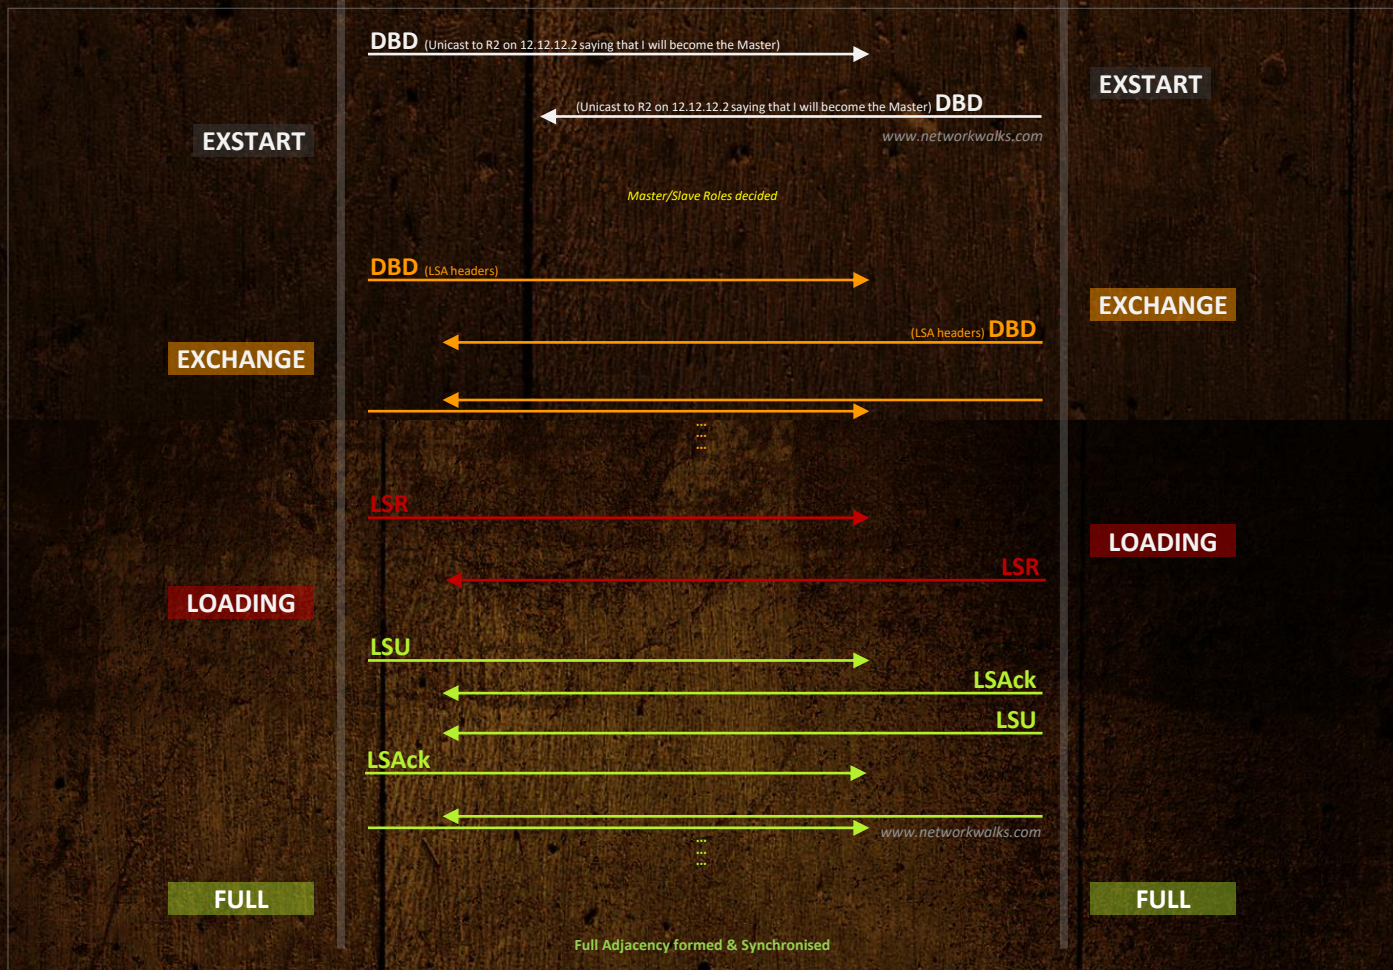

## OSPF Neighbor Process & LSDB Exchange

R1 to R2 link comes UP  
www.networkwalks.com

1

INITIAL PHASE

2

ADJ. & SYNC. PHASE

\*There is also an extra state called ATTEMPT which applies only to NBMA interfaces

### OSPF Tables

<b>Neighbour Table</b>	All Adjacent Routers List
<b>Topology Table</b>	LSA's Table (complete info about the networks in same area)
<b>Routing Table</b>	Best Routes

www.networkwalks.com

New batch of online Cisco **CCNA** is starting.  
Enrol today with us for quality training: [info@networkwalks.com](mailto:info@networkwalks.com)