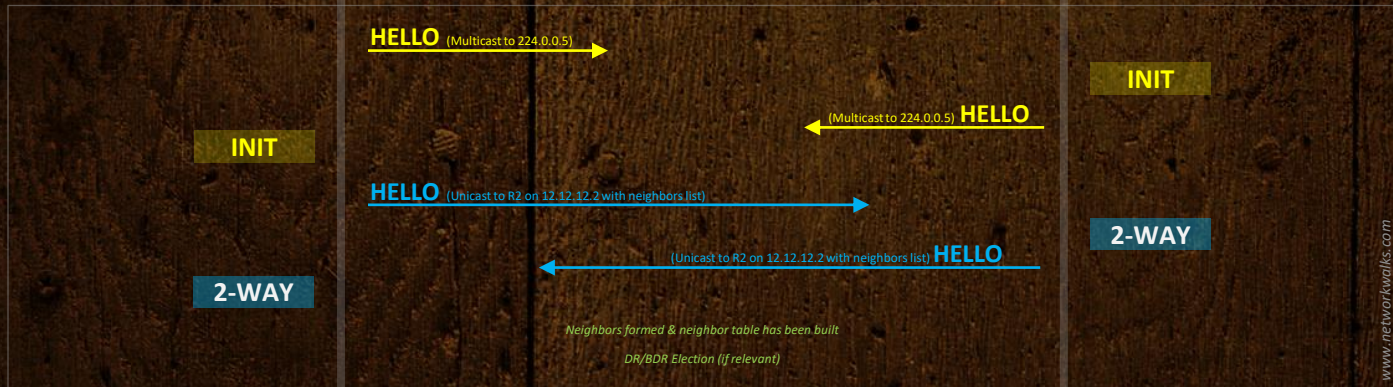

## OSPF Neighbor Process & LSDB Exchange

R1 to R2 link comes UP  
www.networkwalks.com

1

INITIAL PHASE

2

ADJ. & SYNC. PHASE

\*There is also an extra state called ATTEMPT which applies only to NBMA interfaces

### OSPF Tables

<b>Neighbour Table</b>	All Adjacent Routers List
<b>Topology Table</b>	LSA's Table (complete info about the networks in same area)
<b>Routing Table</b>	Best Routes

www.networkwalks.com

New batch of online Cisco **CCNA** is starting.  
Enrol today with us for quality training: [info@networkwalks.com](mailto:info@networkwalks.com)